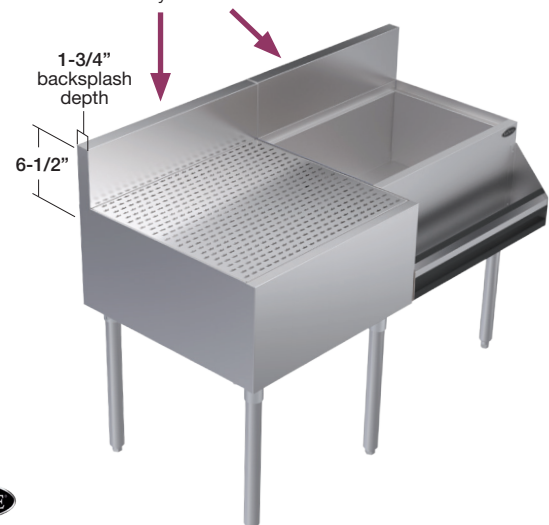

Important things to note

- **KR19** is our 19" depth (front to back) series
- **KR24** is our brand new, true 24" depth (front to back) series
- **KR29** is our brand new, true 29" depth (front to back) series
- All **KR19**, **KR24** & **KR29** series units come standard with 6-1/2"H x 1-3/4"D backsplashes for a uniform finish (optional 4"H backsplash available)
- **KR24** ice bins have 25% more ice capacity than our standard ice bins
- Both **KR19** and **KR24** now have increased front skirt depth of 13-1/2" on products compatible with speed rails to allow bottles to sit lower for streamlined bartender ergonomics.

Uniform 6-1/2"H x 1-3/4"D backsplash across all Royal Series units.